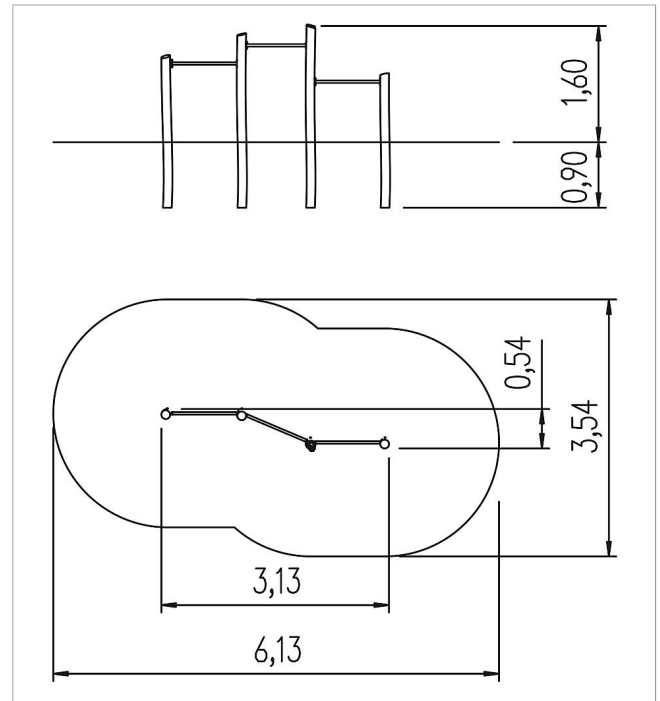

5 45 015 0630 0

**paradiso three-level  
horizontal bar Albin**

made in germany

**Scope of delivery**

4x posts: robinia  
3x horizontal bar: stainless steel

|  |                       |                     |
|--|-----------------------|---------------------|
|  | Material              | Robinia natural     |
|  | Foundation level      | FL 3                |
|  | Minimum space         | 613x354x160 cm      |
|  | Free falling height   | 135 cm              |
|  | Impact protection net | 17,5 m <sup>2</sup> |
|  | Foundations           | 4x CF               |
|  | Assembly              | -                   |
|  | Largest section       | 230xØ 16 cm         |
|  | Heaviest section      | 50 kg               |