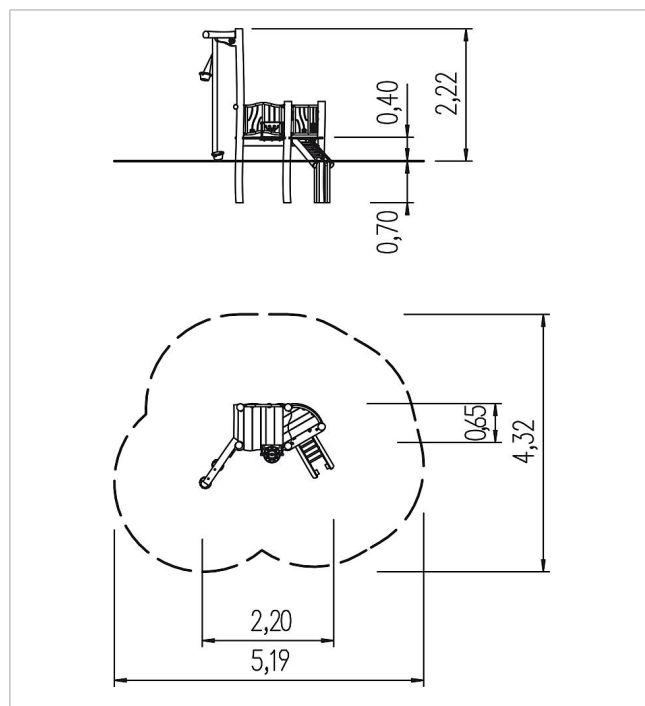

5 45 252 0530 0

paradiso toddler sand building site Miri

made in germany

1+

Scope of delivery

- 1x platform PH 40 cm: robinia
- 1x platform PH 53 cm: robinia
- 1x sand sieve: stainless steel
- 1x sand crane: stainless steel, rubber
- 1x rung ascent: robinia, stainless steel
- 1x parapet: stainless steel
- 1x parapet with play balls: stainless steel, PE

	Material	Robinia oiled
	Foundation level	FL 3
	Minimum space	519x432x233 cm
	Free falling height	40 cm
	Impact protection net	18,0 m ²
	Foundations	7x CF
	Assembly	-