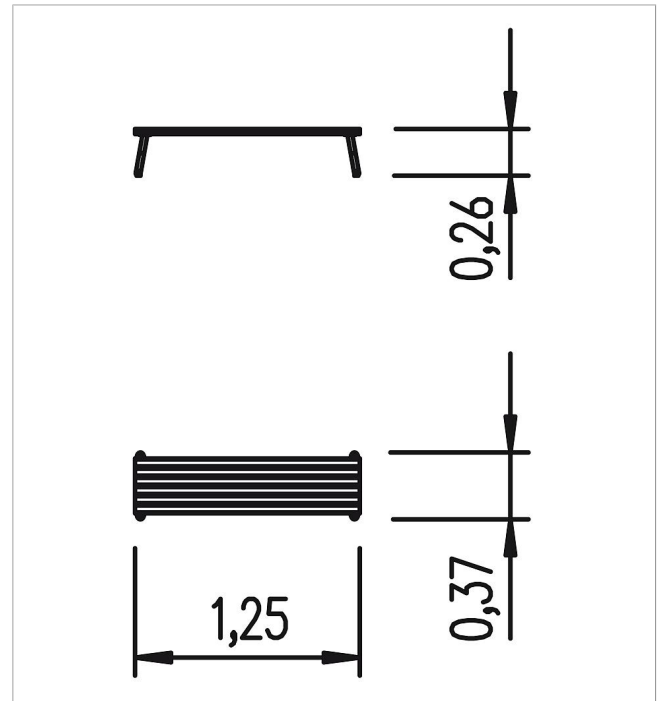

5 10 063 0400 0

playo toddler's bench
w/o back rest Sederli
mini

made in germany

1+

Scope of delivery

bench without backrest: 125x30x26 cm, SW, powdered steel

	Material	Larch oiled
	Foundation level	-
	Minimum space	125x37x180 cm
	Free falling height	-
	Impact protection net	-
	Foundations	-
	Assembly	1 person/0.5 h
	Largest section	125x37x28 cm
	Heaviest section	-