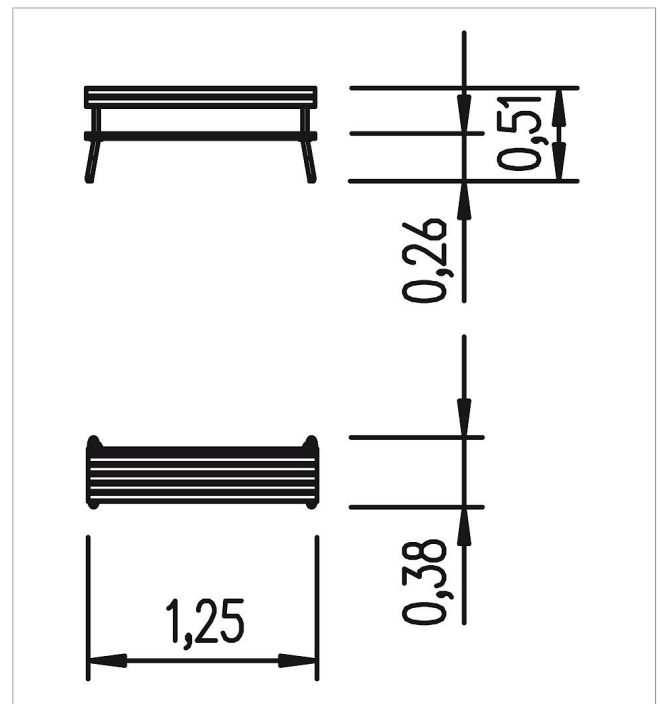

5 10 062 0400 0

playo toddler's bench
with back rest Sederli
mini

made in germany

1+

Scope of delivery

bench with backrest: 125x30x26 cm, backrest height 56 cm, SW, powdered steel

	Material	Larch oiled
	Foundation level	-
	Minimum space	125x38x180 cm
	Free falling height	-
	Impact protection net	-
	Foundations	-
	Assembly	1 person/0.5 h
	Largest section	125x38x52 cm
	Heaviest section	-