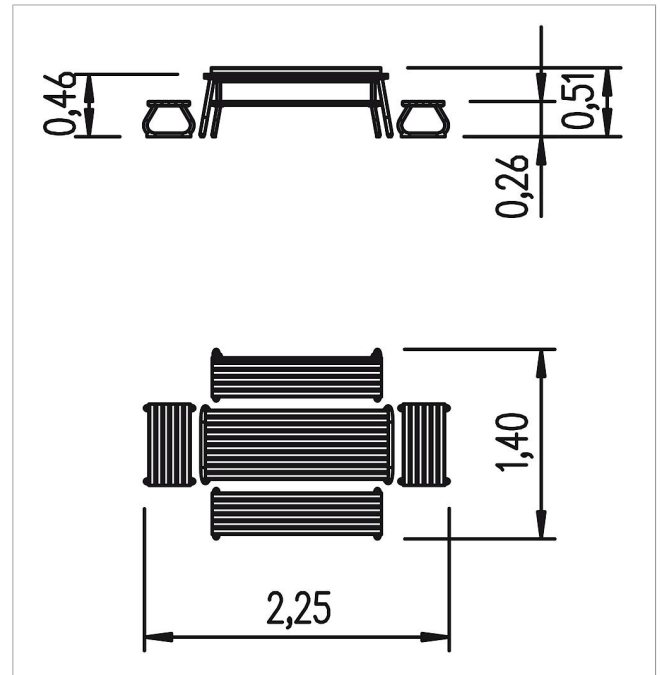

5 10 066 0400 0

playo toddler's sofa and chair Sederli mini

made in germany

1+

Scope of delivery

- 1x table: 135x51x46 cm, SW, powdered steel
- 1x bench with backrest: 125x30x26 cm, backrest height 52 cm, SW, powdered steel
- 1x bench without backrest: 125x30x26 cm, SW, powdered steel
- 2x stool: 60x30x26 cm, SW, powdered steel

	Material	Larch oiled
	Foundation level	-
	Minimum space	225x140x180 cm
	Free falling height	-
	Impact protection net	-
	Foundations	-
	Assembly	1 person/1 h
	Largest section	142x57x48 cm
	Heaviest section	-