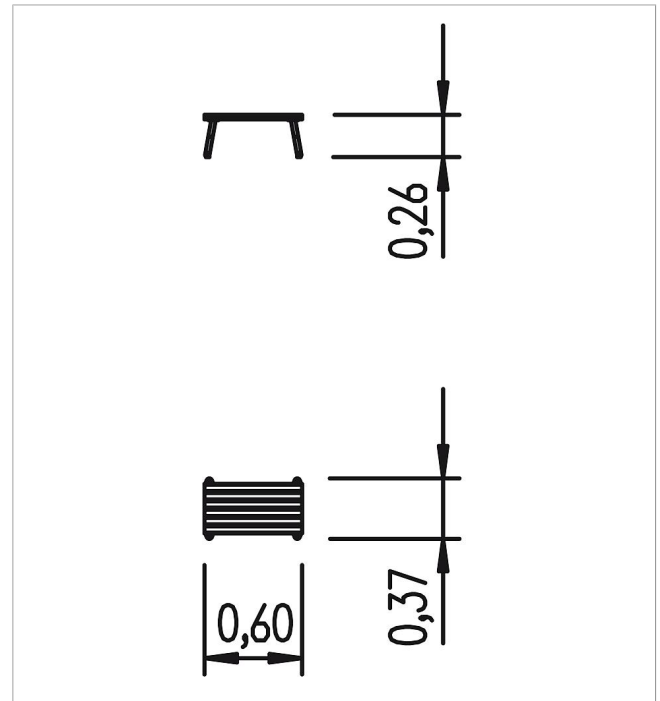

### Scope of delivery

stool, SH: 26 cm

	Material	Larch oiled
	Foundation level	-
	Minimum space	60x37x180 cm
	Free falling height	-
	Impact protection net	-
	Foundations	-
	Assembly	1 person/0.5 h
	Largest section	60x37x28 cm
	Heaviest section	-