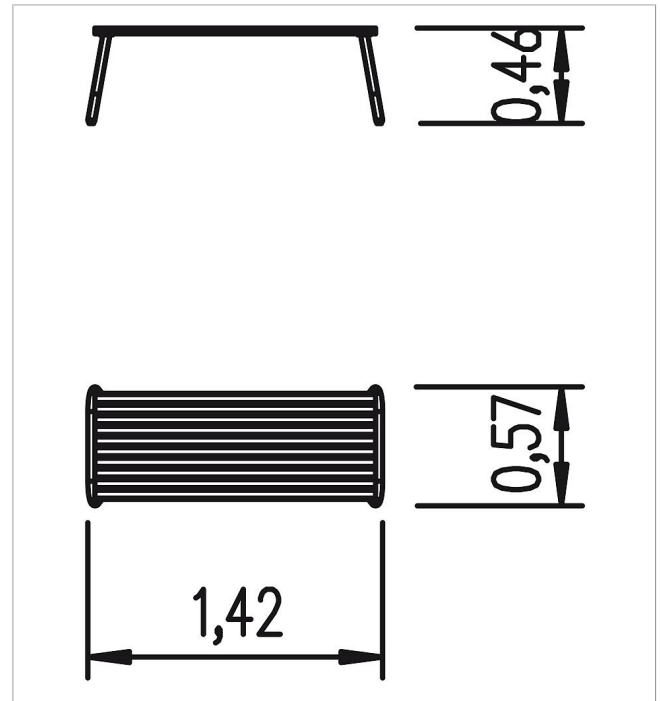

5 10 065 0400 0

playo toddler's table
Sederli mini

made in germany

1+

Scope of delivery

table: 135x51x46 cm, SW, powder-coated steel

	Material	Larch oiled
	Foundation level	-
	Minimum space	142x57x180 cm
	Free falling height	-
	Impact protection net	-
	Foundations	-
	Assembly	1 person/0.5 h
	Largest section	142x57x48 cm
	Heaviest section	-