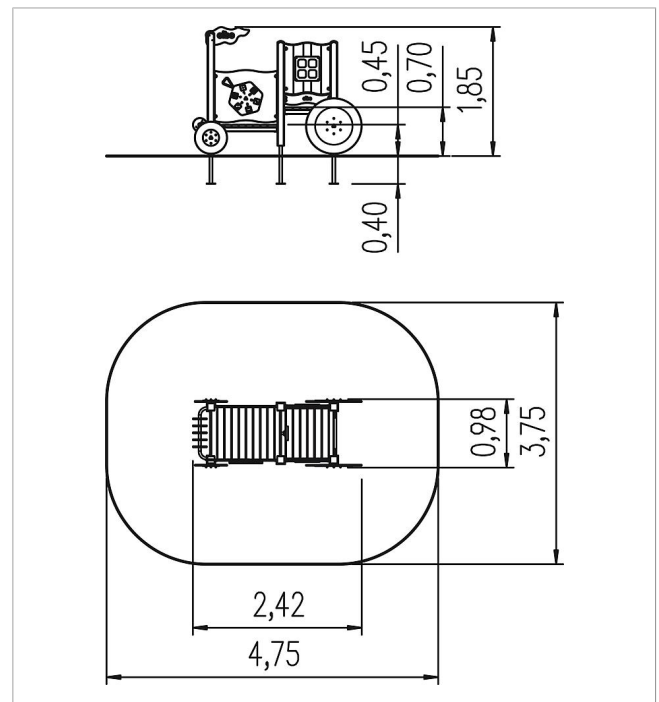

5 11 048 0110 0

playo tractor Björn

made in germany

Scope of delivery

- 6x post construction: SW
- 6x post shoe: steel galvanised
- 2x platform construction: SW
- 2x wall panel wood: SW
- 4x wall panel: HPL
- 2x decoration window: HPL, perspex
- 4x decoration wheel: HPL
- 1x decorative item: HPL
- 1x ladder vertical: SW, rungs stainless steel
- 1x play panel Lenkrad: HPL, metall
- 1x play panel wavy grooves: HPL
- 1x play panel dice disc: HPL, steel galvanised
- 1x scales weight: HPL, stainless steel
- 1x access restriction: HPL
- fittings: stainless steel

	Material	SW pi
	Foundation level	FL 1
	Minimum space	475x375x250 cm
	Free falling height	70 cm
	Impact protection net	16,0 m ²
	Foundations	6x CF or 6x PFs