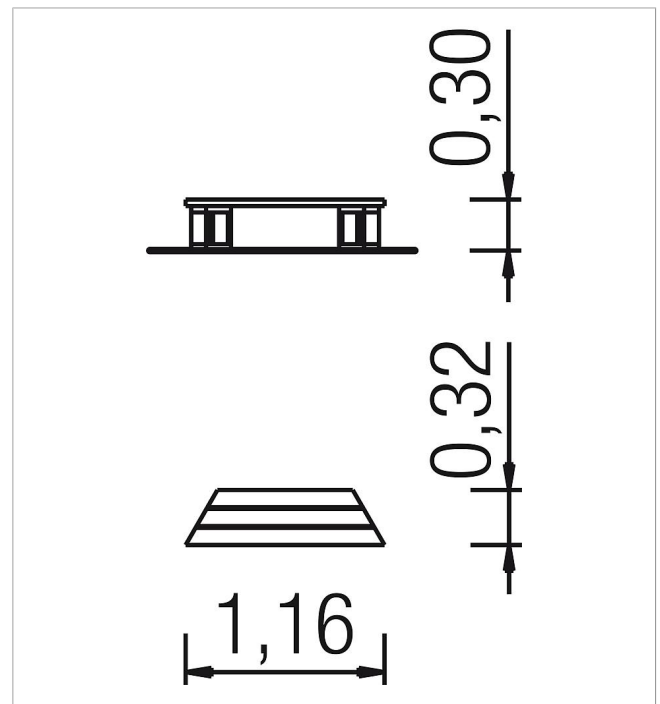

5 60 003 0

Basis Trapezoid bench

made in germany

Scope of delivery

trapezoid bench: 116x32x30 cm, SW pi

	Material	SW pi
	Foundation level	-
	Minimum space	-
	Free falling height	-
	Impact protection net	-
	Foundations	-
	Assembly	-
	Largest section	-
	Heaviest section	-