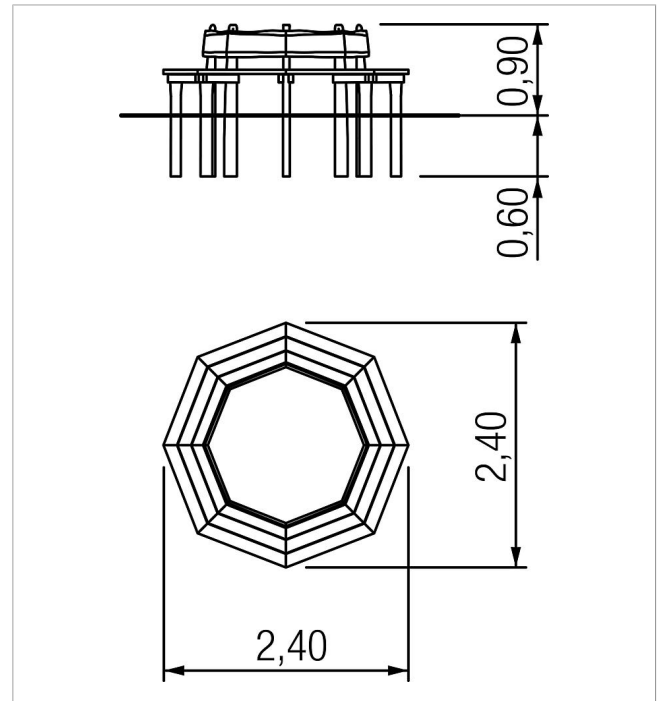

5 45 287 0630 0

paradiso tree bench
Badun

made in germany

Scope of delivery

1x round bench: robinia

	Material	Robinia natural
	Foundation level	FL 3
	Minimum space	240x240 cm
	Free falling height	-
	Impact protection net	-
	Foundations	-
	Assembly	-