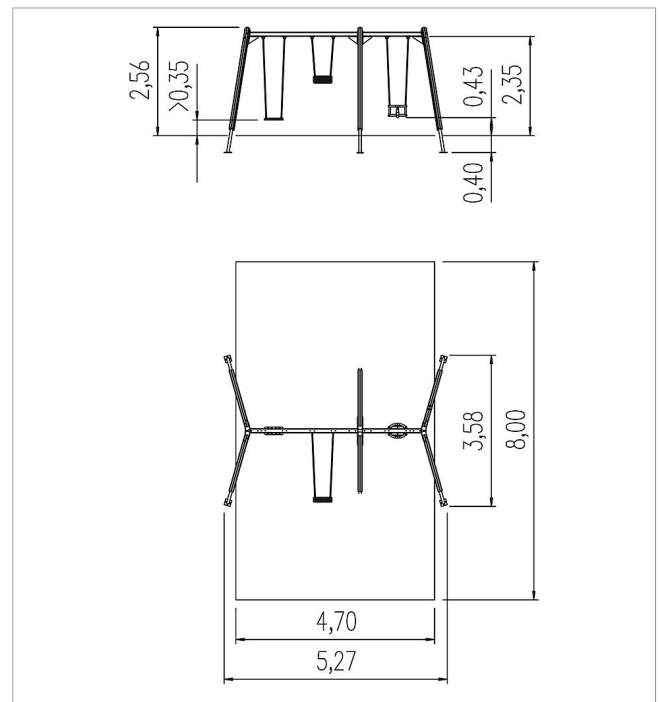

5 10 140 0110 0

playo triple swing Kondor

made in germany

Scope of delivery

- 6x post with post bases: SW, galvanised steel
- 2x wing beam: galvanised steel
- 6x swing joint: galvanised steel
- 2x swing seat with chains: rubber, stainless steel
- 1x toddler seat with chain: rubber, stainless steel

	Material	SW pi
	Foundation level	FL 1
	Minimum space	800x527x317 cm
	Free falling height	137 cm
	Impact protection net	38,0 m ²
	Foundations	6x CF or 6x PFs
	Assembly	2 persons/2 h
	Largest section	239x54x33 cm
	Heaviest section	45 kg