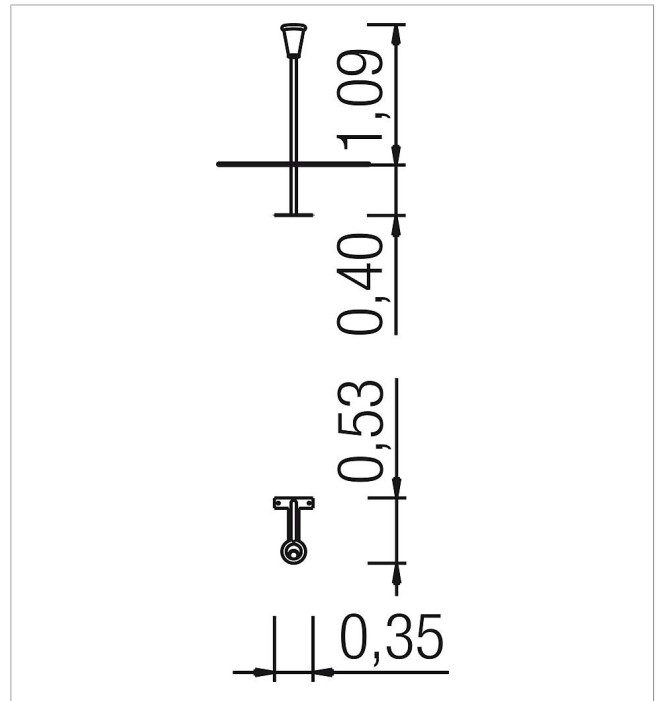

5 66 400 0

Basis Trough funnel

made in germany

Scope of delivery

1x trough funnel: stainless steel

	Material	Stainless steel
	Foundation level	FL 1
	Minimum space	53x35x180 cm
	Free falling height	-
	Impact protection net	-
	Foundations	1x CF or 2x PFs
	Assembly	1 person/0.5 h
	Largest section	53x35x159 cm
	Heaviest section	15 kg