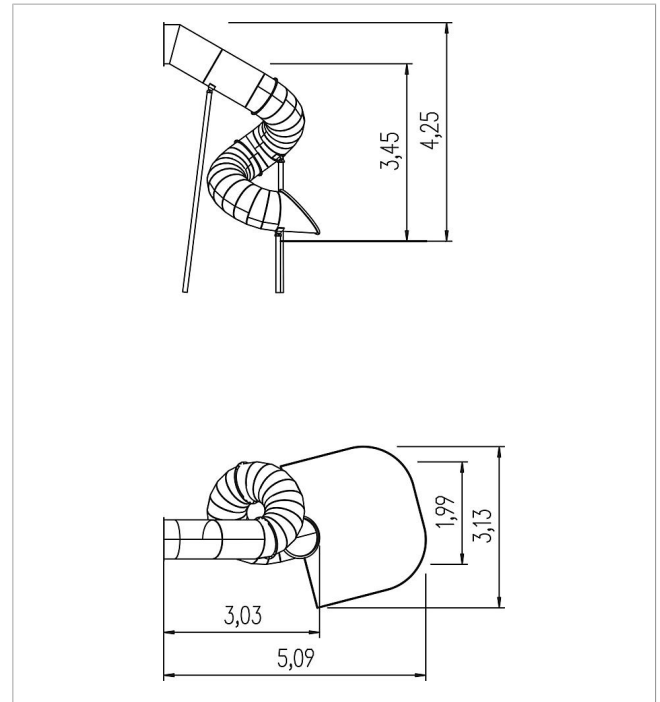

5 40 114 1210 0

**Basis Tubular add-on slide 270 degree, spiralled to left, stainless steel, ph 345**

made in germany

3<sup>+</sup>

**Scope of delivery**

1x tubular add-on slide ph 345 cm: stainless steel

	Material	Stainless steel
	Foundation level	FL 3
	Minimum space	509x313x525 cm
	Free falling height	18 cm
	Impact protection net	8,0 m <sup>2</sup>
	Foundations	3x CF