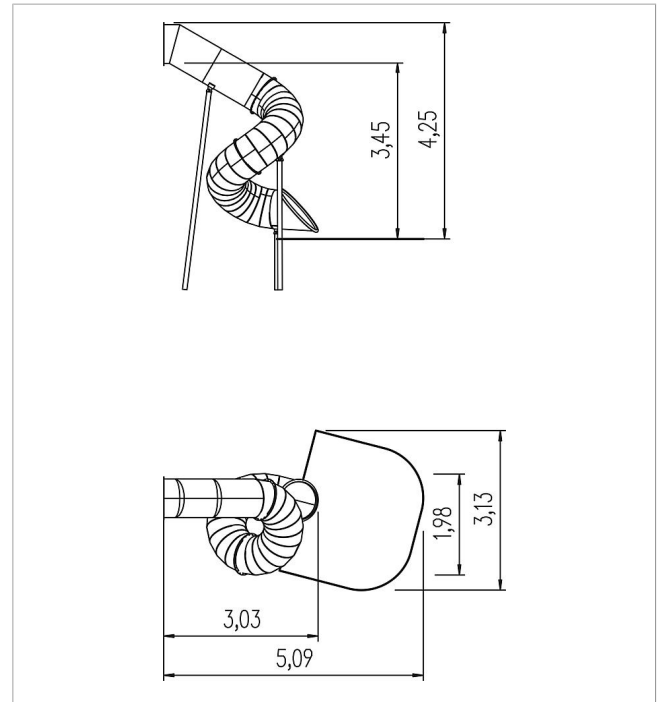

5 40 115 1210 0

Basis Tubular add-on slide 270 degree, spiralled to right, stainless steel, ph 345

made in germany

3⁺

Scope of delivery

1x tubular add-on slide ph 345 cm: stainless steel

	Material	Stainless steel
	Foundation level	FL 3
	Minimum space	509x313x525 cm
	Free falling height	18 cm
	Impact protection net	8,0 m ²
	Foundations	3x CF