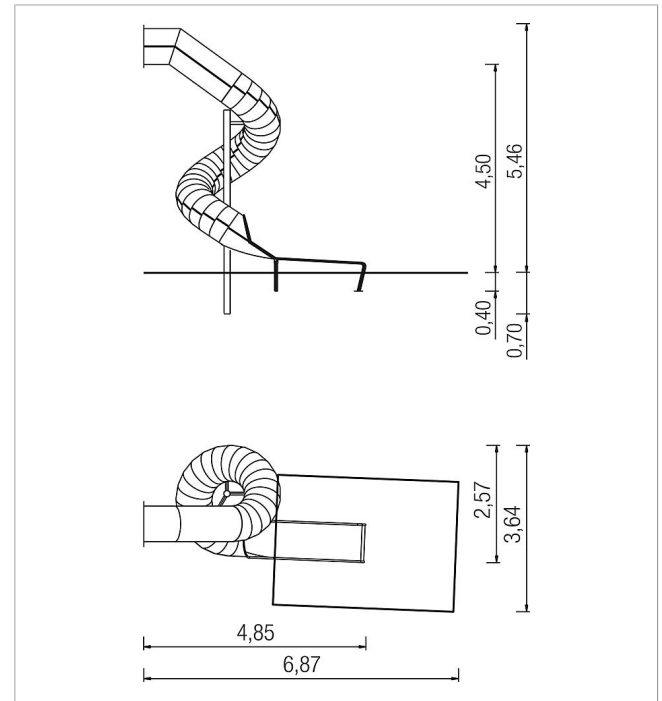

5 40 109 1210 0

**Basis Tubular slide 360  
degree, spiralled to  
left, stainless steel, ph  
445 cm**

made in germany

3+

### Scope of delivery

1x tubular add-on slide PH 445 cm: stainless steel

	Material	Stainless steel
	Foundation level	FL 3
	Minimum space	687x450x364 cm
	Free falling height	30 cm
	Impact protection net	11,0 m <sup>2</sup>
	Foundations	6x CF