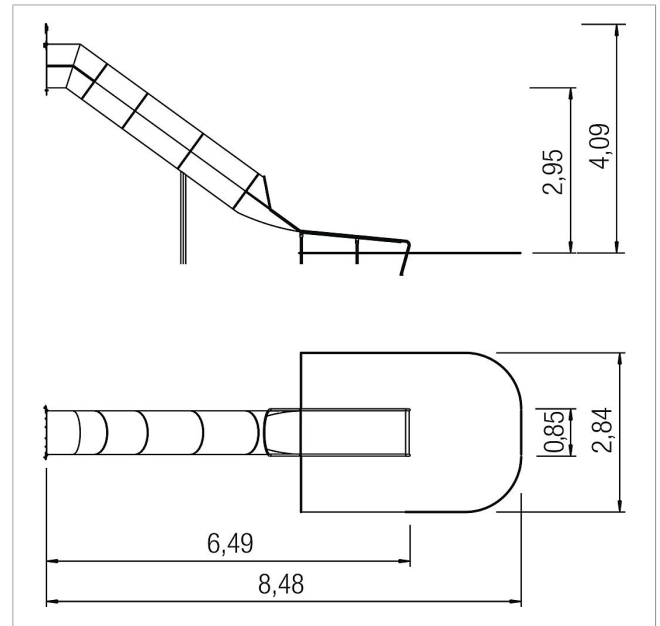

5 40 108 1210 0

Basis Tubular slide straight, stainless steel, ph 295 cm

made in germany

3+

Scope of delivery

1x tubular add-on slide ph 295 cm: stainless steel

	Material	Stainless steel
	Foundation level	FL 3
	Minimum space	848x284x475 cm
	Free falling height	38 cm
	Impact protection net	11,0 m ²
	Foundations	5x CF