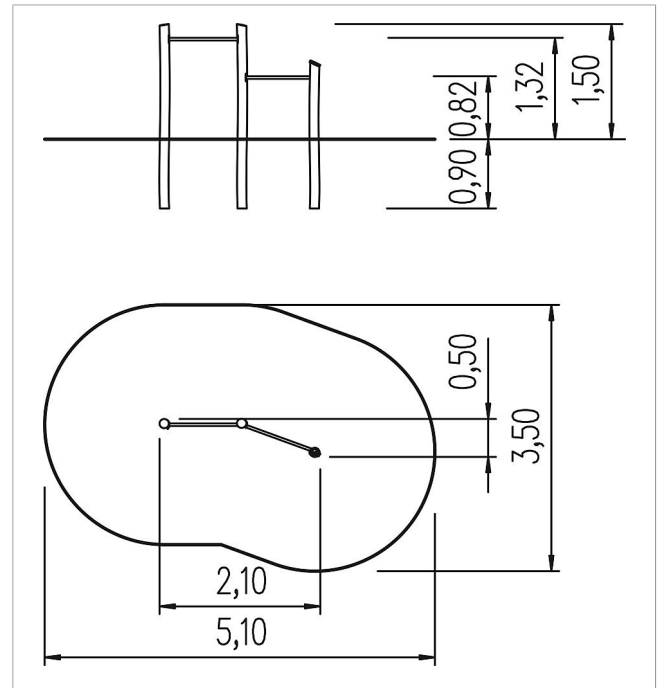

5 45 105 0530 6

### Scope of delivery

3x posts: robinia  
2x horizontal bar: stainless steel

	Material	Robinia oiled
	Foundation level	FL 3
	Minimum space	540x360x150 cm
	Free falling height	135 cm
	Impact protection net	15,0 m <sup>2</sup>
	Foundations	3x CF
	Assembly	-