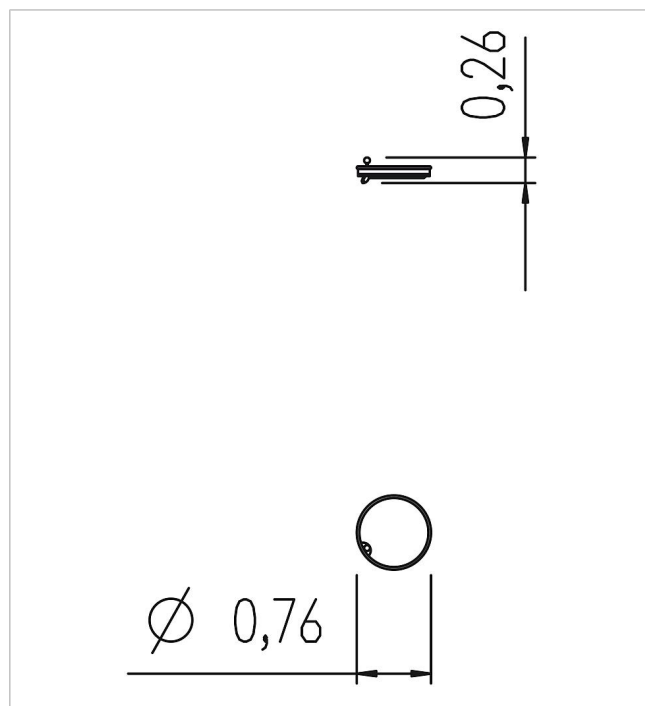

5 66 421 1200 0

Basis Valve basin 1 valve

made in germany

3+

Scope of delivery

1x valve basin round with 1 valve: stainless steel

	Material	Stainless steel
	Minimum space	Ø 76x26 cm
	Largest section	Ø 76x26 cm