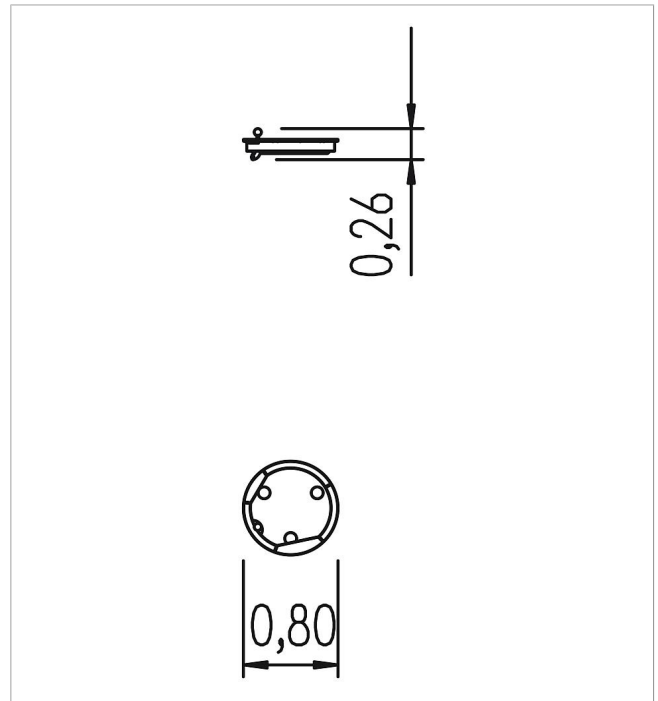

5 66 446 1200 0

Basis Valve basin 1 valve

made in germany

3+

Scope of delivery

1x valve basin round with 1 valve: stainless steel

| | | |
|---|-----------------|----------------------|
|  | Material | Stainless steel, HPL |
|  | Minimum space | Ø 80x26 cm |
|  | Largest section | Ø 76x26 cm |