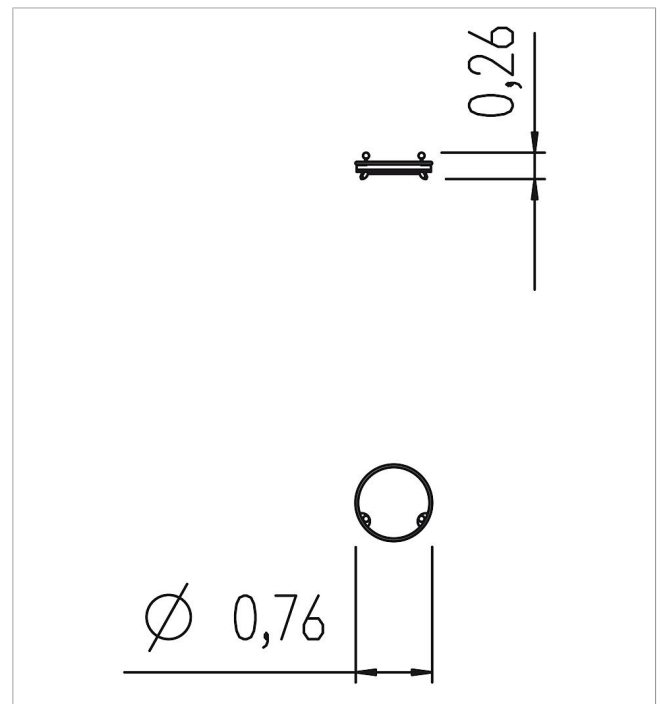

### Scope of delivery

1x valve basin round with 2 valves: stainless steel

	Material	Stainless steel
	Minimum space	Ø 76x26 cm
	Largest section	Ø 76x26 cm