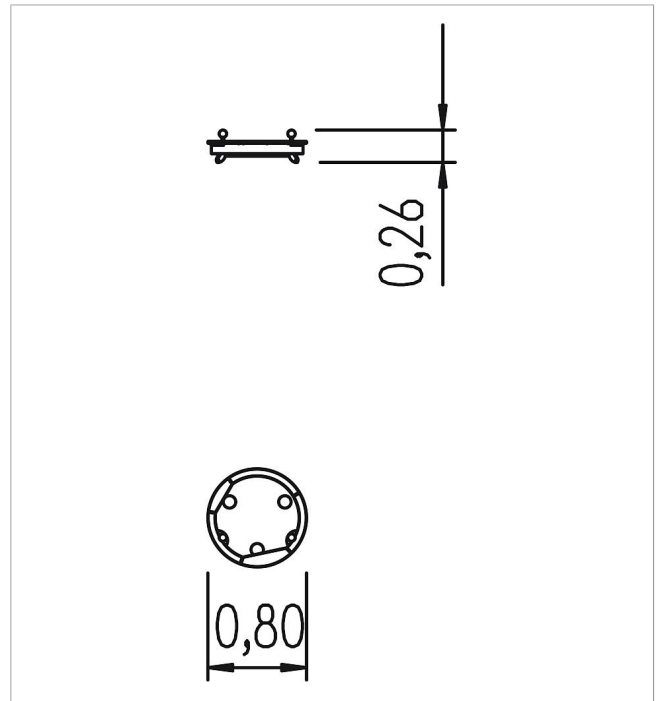

5 66 447 1200 0

Basis Valve basin 2 valves

made in germany

3+

Scope of delivery

1x valve basin round with 2 valves: stainless steel

	Material	Stainless steel, HPL
	Minimum space	Ø 80x26 cm
	Largest section	Ø 76x26 cm