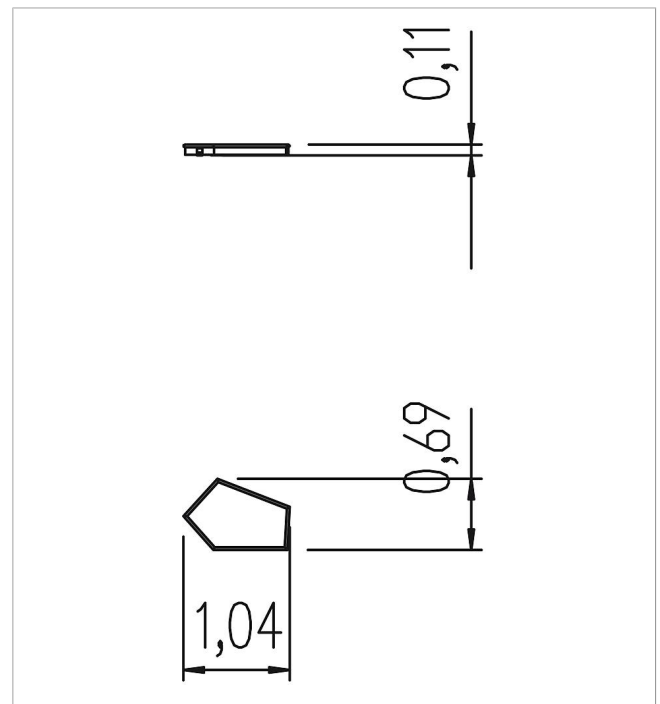

5 66 427 1200 0

Basis Valve basin pentagonal 1 valve

made in germany

3+

Scope of delivery

1x valve basin pentagonal with 1 valve: stainless steel

| | | |
|---|-----------------|-----------------|
|  | Material | Stainless steel |
|  | Minimum space | 104x69x11 cm |
|  | Largest section | 104x69x11 cm |