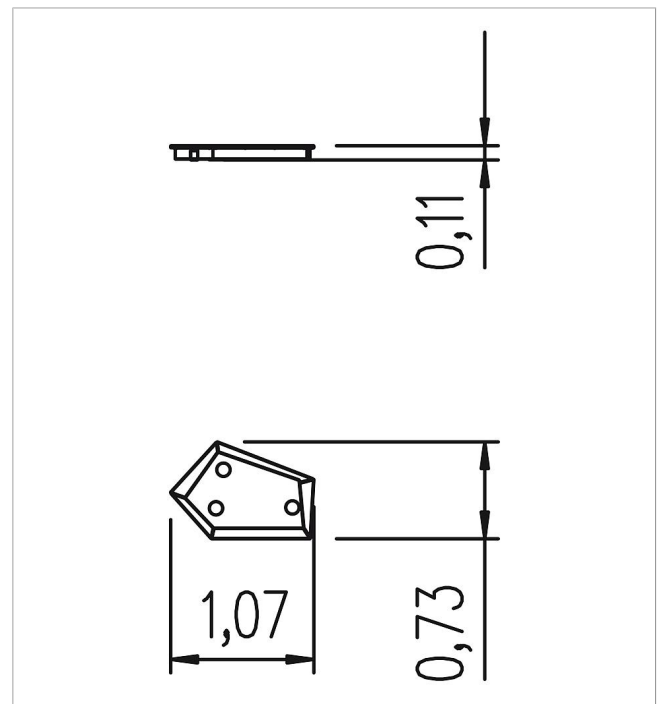

5 66 449 1200 0

Basis Valve basin pentagonal 1 valve

made in germany

3+

Scope of delivery

1x valve basin pentagonal with 1 valve: stainless steel

	Material	Stainless steel, HPL
	Minimum space	107x73x11 cm
	Largest section	104x69x11 cm