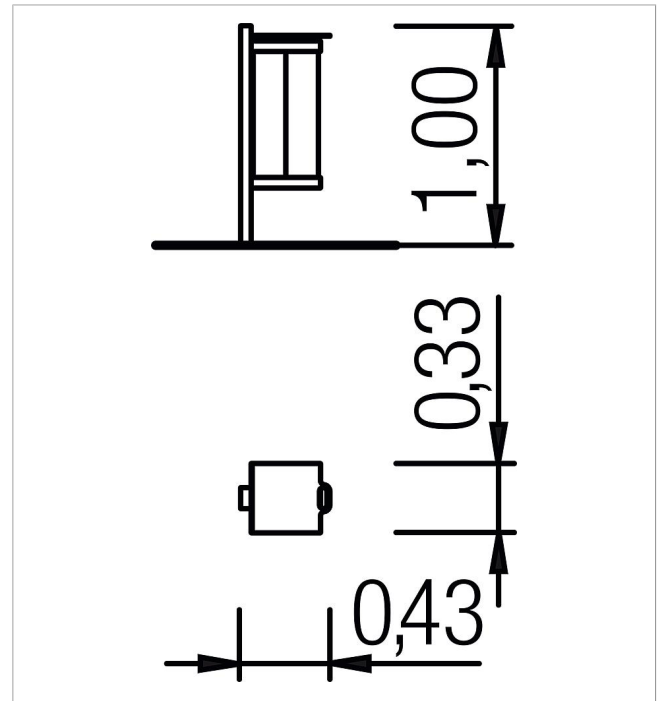

5 60 385 0

Waste bin Cereus

made in germany

Scope of delivery

1x waste bin Cereus: stainless steel

	Material	Stainless steel
	Foundation level	FL 3
	Minimum space	-
	Free falling height	-
	Impact protection net	-
	Foundations	1 x CF
	Largest section	33x43x105 cm