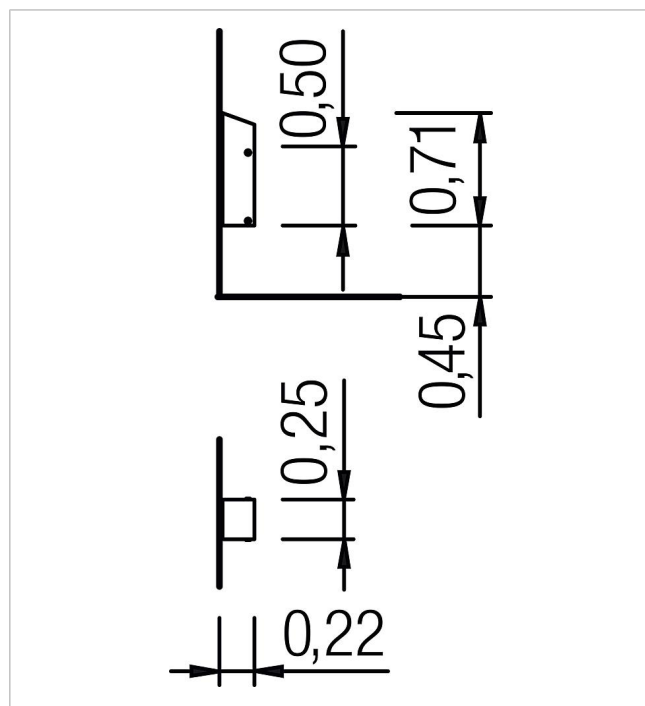

5 60 381 0

Waste bin Humulus

made in germany

Scope of delivery

1x waste bin Humulus 15l with ashtray: stainless steel, powder-coated steel

	Material	Powder-coated steel, stainless steel
	Foundation level	FL 3
	Minimum space	-
	Free falling height	-
	Impact protection net	-
	Largest section	25x22x71 cm