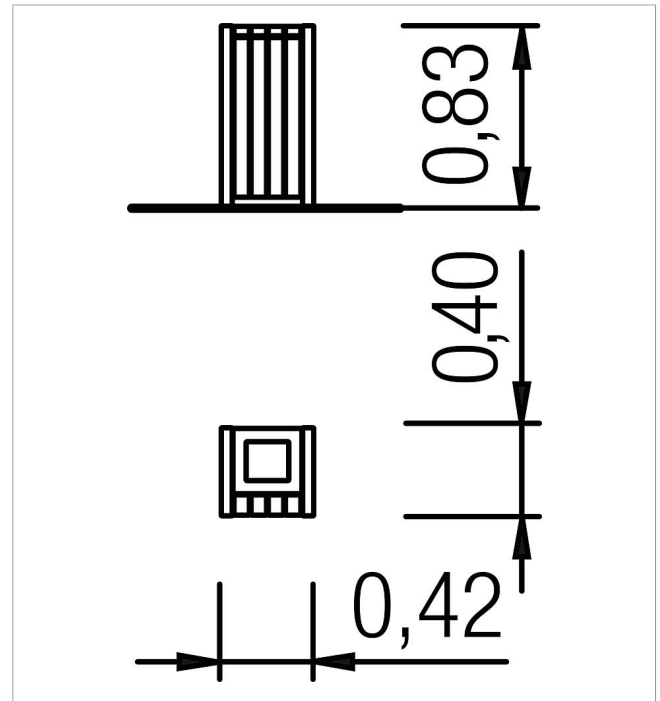

### Scope of delivery

1x waste bin Kerria: stainless steel, colourless oiled hardwood

|   |                       |                                 |
|---|-----------------------|---------------------------------|
|  | Material              | Stainless steel, oiled hardwood |
|  | Foundation level      | FL 3                            |
|  | Minimum space         | -                               |
|  | Free falling height   | -                               |
|  | Impact protection net | -                               |
|  | Foundations           | 1 x CF                          |
|  | Largest section       | 40x42x83 cm                     |