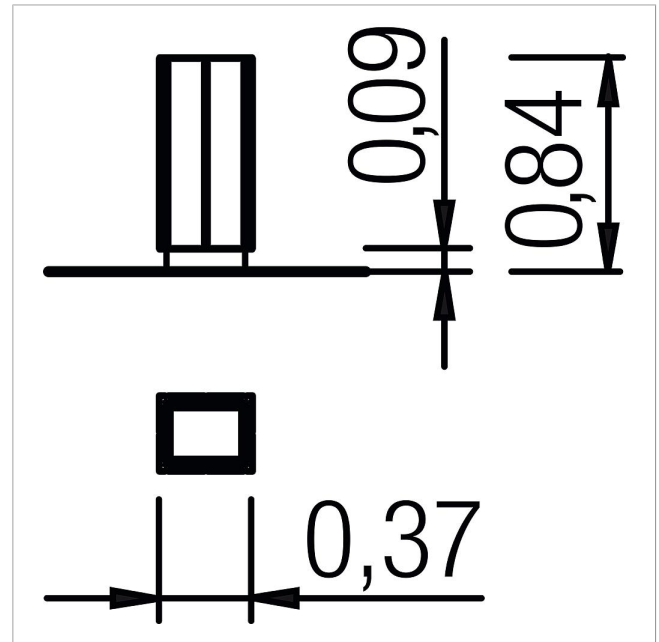

5 60 380 0

Waste bin Linaria

made in germany

Scope of delivery

1x waste bin Linaria 40l: galvanized steel, colourless oiled hardwood

	Material	Galvanized steel, oiled hardwood
	Foundation level	FL 3
	Minimum space	-
	Free falling height	-
	Impact protection net	-
	Foundations	1 x CF
	Largest section	37x30x84 cm