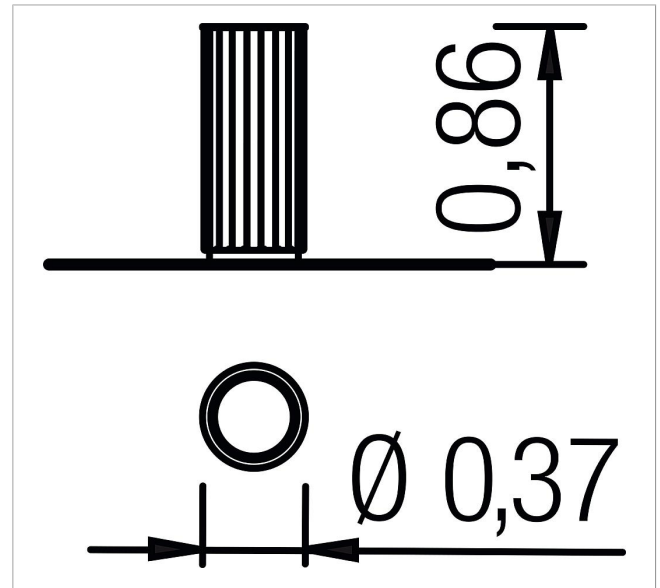

5 60 379 0

Waste bin Nepeta

made in germany

Scope of delivery

1x waste bin Nepeta 55l: stainless steel, colourless oiled hardwood

	Material	Stainless steel, oiled hardwood
	Foundation level	FL 3
	Minimum space	-
	Free falling height	-
	Impact protection net	-
	Foundations	1 x CF
	Largest section	Ø 37x86 cm