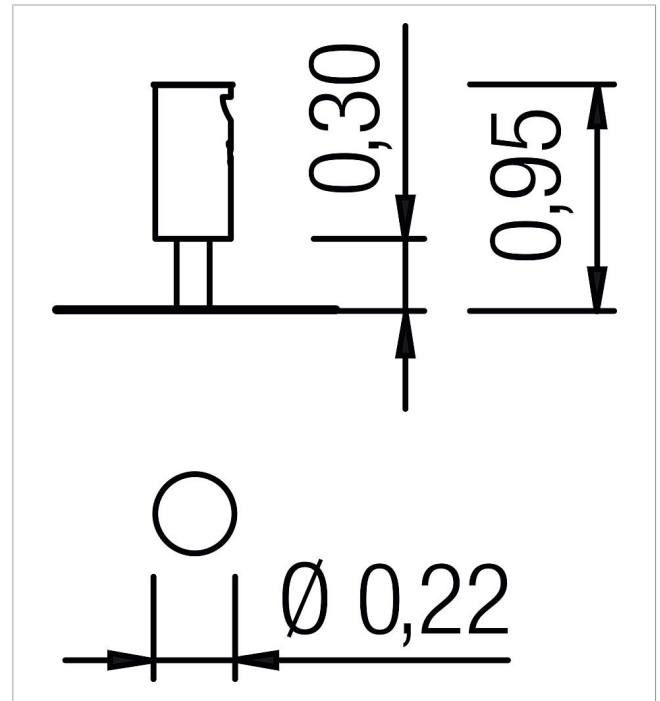

5 60 382 0

Waste bin Nuphar

made in germany

Scope of delivery

1x waste bin Nuphar 30l: powder-coated steel

	Material	Powder-coated steel
	Foundation level	FL 3
	Minimum space	-
	Free falling height	-
	Impact protection net	-
	Foundations	1 x CF
	Largest section	Ø 22x95 cm