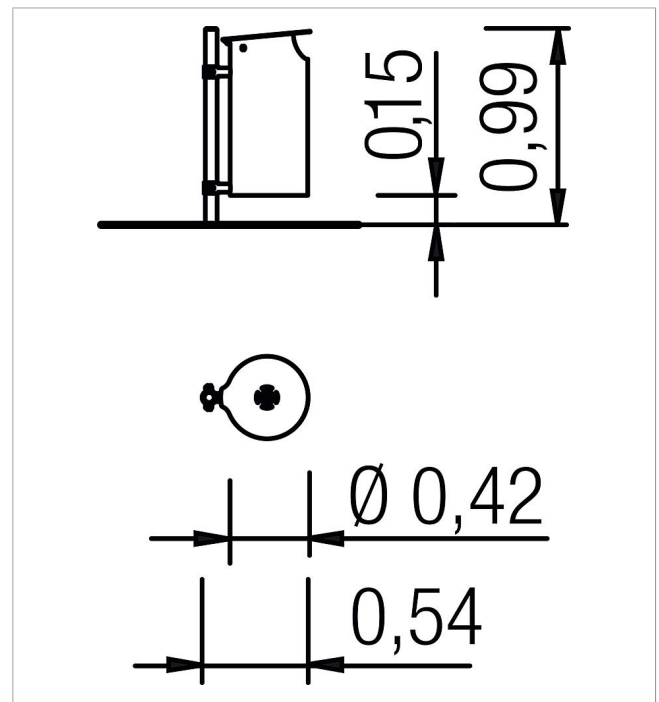

### Scope of delivery

1x waste bin Oxalis 30I with lock and ashtray: powder-coated steel, stainless steel

	Material	Powder-coated steel, stainless steel
	Foundation level	FL 3
	Minimum space	-
	Free falling height	-
	Impact protection net	-
	Foundations	1 x CF
	Largest section	$\varnothing 42 \times 99$ cm