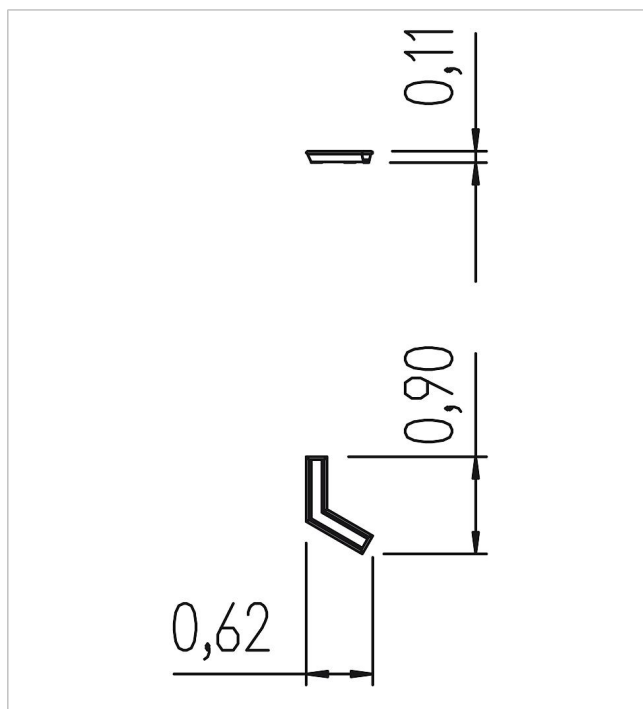

5 66 429 1200 0

Basis Water channel curved left

made in germany

3+

Scope of delivery

1x trough belt left: stainless steel
plus 3x foot

	Material	Stainless steel
	Minimum space	62x90x11 cm
	Largest section	62x90x11 cm