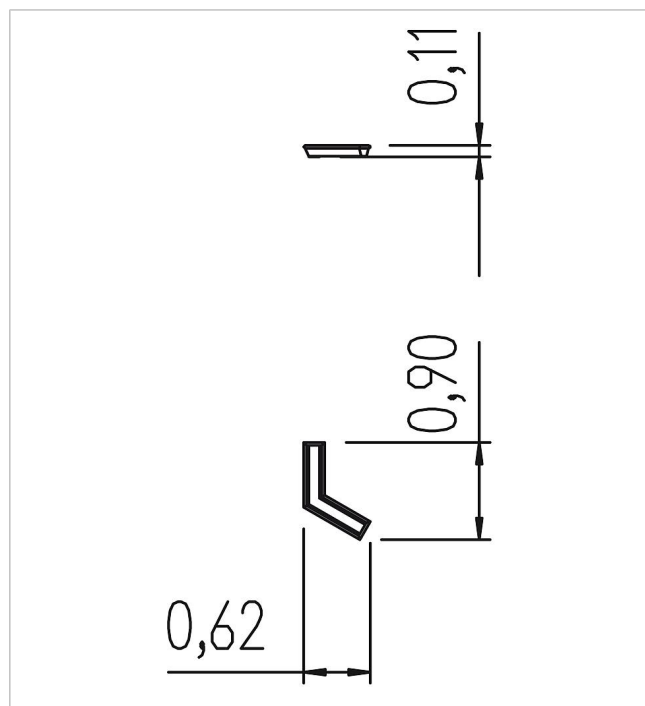

5 66 430 1200 0

Basis Water channel curved right

made in germany

3+

Scope of delivery

1x trough bent right: stainless steel
plus 3x foot

| | | |
|---|-----------------|-----------------|
|  | Material | Stainless steel |
|  | Minimum space | 62x90x11 cm |
|  | Largest section | 62x90x11 cm |