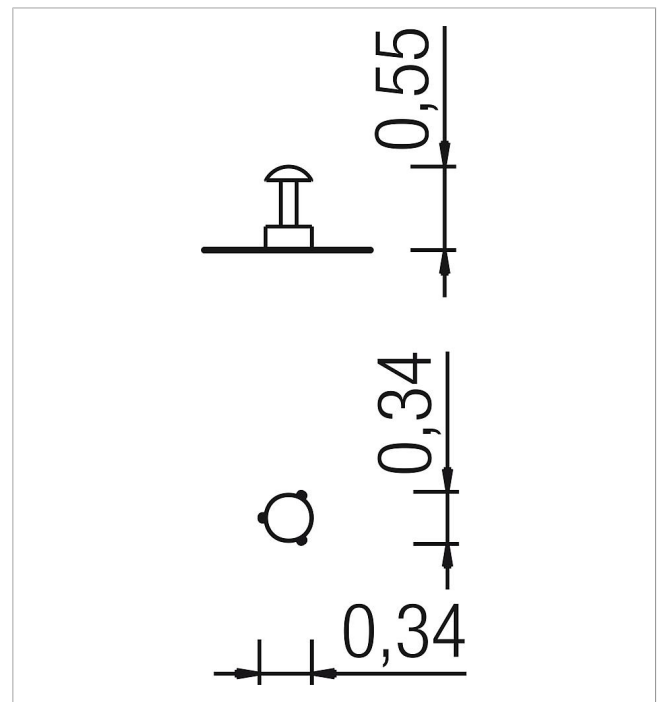

5 66 291 0

Basis Water mushroom

made in germany

Scope of delivery

1x water mushroom: stainless steel

	Material	Stainless steel
	Foundation level	FL 3
	Minimum space	34x34x220 cm
	Free falling height	40 cm
	Impact protection net	-
	Foundations	1x CF
	Assembly	1 person/1 h
	Largest section	35x34x55 cm
	Heaviest section	30 kg