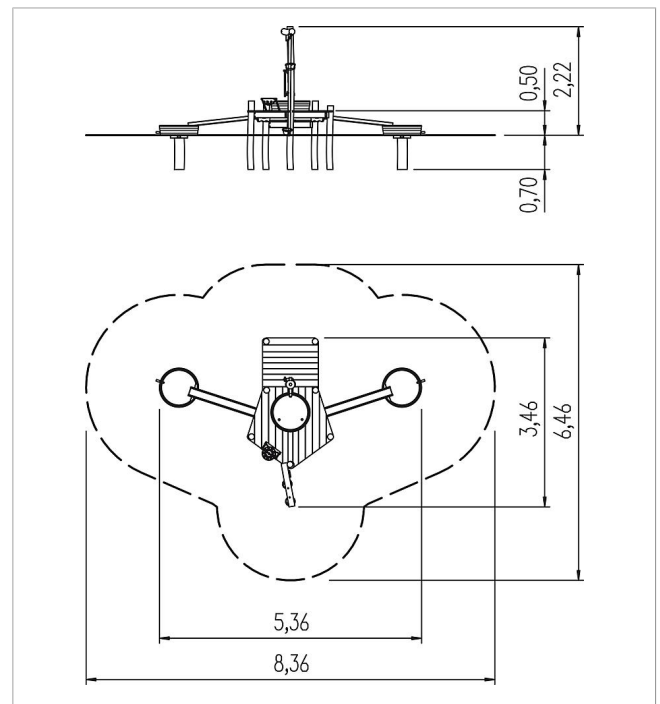

5 45 086 0530 6

paradiso water play unit Arlo

made in germany

3+

Scope of delivery

- 1x pump platform PH 30 cm: robinia
- 1x pentagonal platform PH 45 cm: robinia
- 1x sand crane: stainless steel
- 3x tub: robinia
- 2x water trough: robinia
- 1x sand sieve: stainless steel

| | | |
|---|-----------------------|---------------------|
|  | Material | Robinia oiled |
|  | Foundation level | FL 3 |
|  | Minimum space | 836x646x230 cm |
|  | Free falling height | 50 cm |
|  | Impact protection net | 36,0 m ² |
|  | Foundations | 9x CF |
|  | Assembly | - |