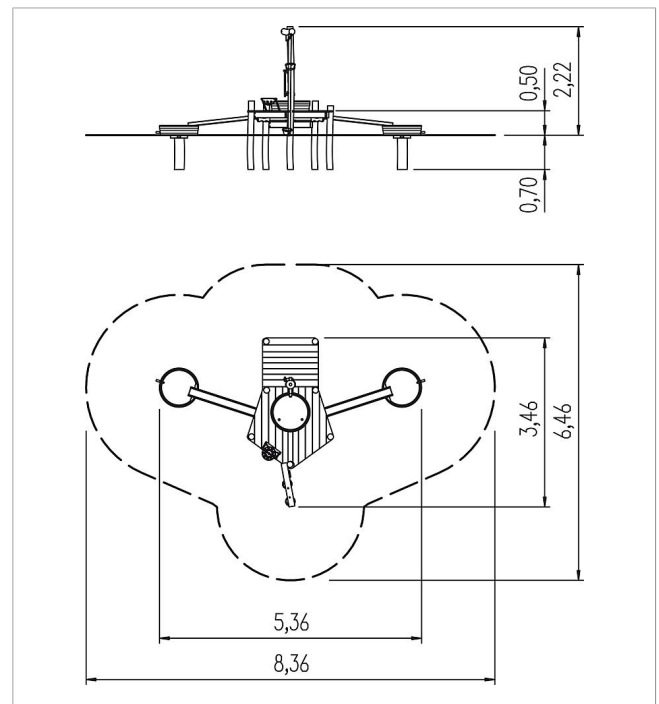

### Scope of delivery

- 1x pump platform PH 30 cm: robinia
- 1x pentagonal platform PH 45 cm: robinia
- 1x sand crane: stainless steel
- 3x tub: robinia
- 2x water trough: robinia
- 1x sand sieve: stainless steel

	Material	Robinia natural
	Foundation level	FL 3
	Minimum space	836x646x230 cm
	Free falling height	50 cm
	Impact protection net	36,0 m <sup>2</sup>
	Foundations	9x CF
	Assembly	-