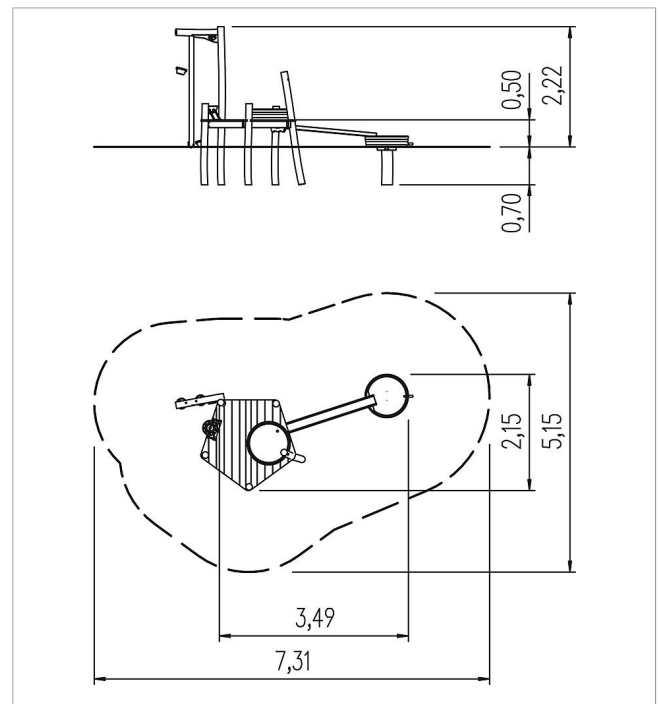

5 45 144 0630 0

paradiso water play unit Farlon

made in germany

Scope of delivery

- 1x posts with hose holder: robinia
- 1x platform surface PH 45 cm: robinia
- 1x sand crane: stainless steel, rubber
- 2x tub: robinia
- 1x water trough: robinia
- 1x sand sieve: stainless steel

	Material	Robinia natural
	Foundation level	FL 3
	Minimum space	731x515x230 cm
	Free falling height	50 cm
	Impact protection net	27,0 m ²
	Foundations	6x CF
	Assembly	-