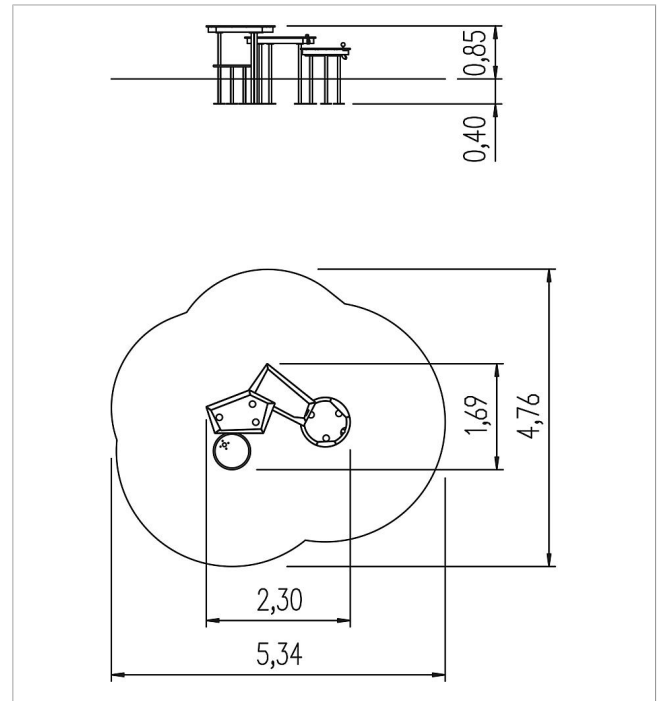

5 66 445 1200 0

Basis Water play unit Nevada

made in germany

Scope of delivery

- 1x pump platform: stainless steel
- 1x valve basin pentagonal with 1 valve: stainless steel, HPL
- 1x valve basin square with 1 valve: stainless steel, HPL
- 1x valve basin round with 1 valve: stainless steel

	Material	Stainless steel, HPL
	Foundation level	FL 1
	Minimum space	476x534x255 cm
	Free falling height	75 cm
	Impact protection net	19,5 m ²
	Foundations	2x CF or 6x PFs
	Largest section	103x59x15 cm