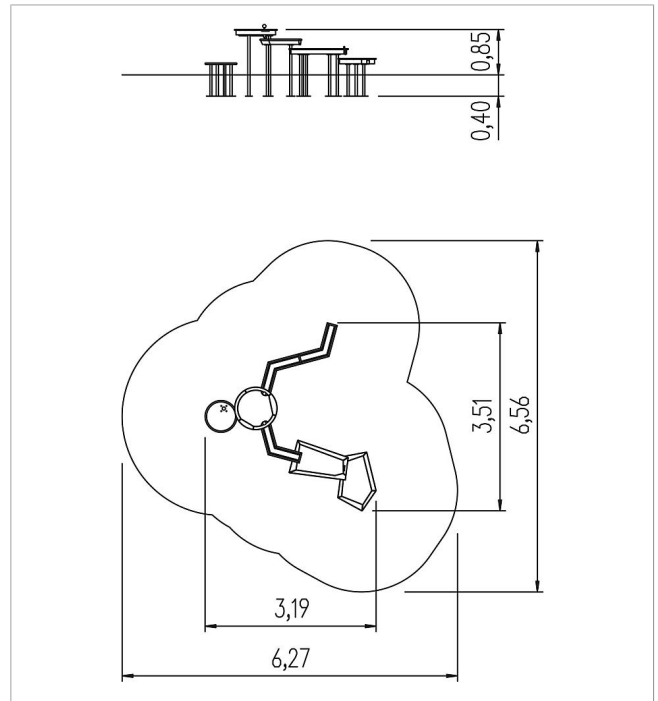

### Scope of delivery

- 1x pump platform: stainless steel
- 1x valve basin round with 1 valve: stainless steel, HPL
- 1x valve basin pentagonal with 1 valve: stainless steel, HPL
- 1x valve basin square with 1 valve: stainless steel, HPL
- 2x trough belt left: stainless steel
- 1x trough bent right: stainless steel

	Material	Stainless steel, HPL
	Foundation level	FL 1
	Minimum space	627x656x255 cm
	Free falling height	75 cm
	Impact protection net	28,5 m <sup>2</sup>
	Foundations	6x CF or 10x PFs + 1x PFr