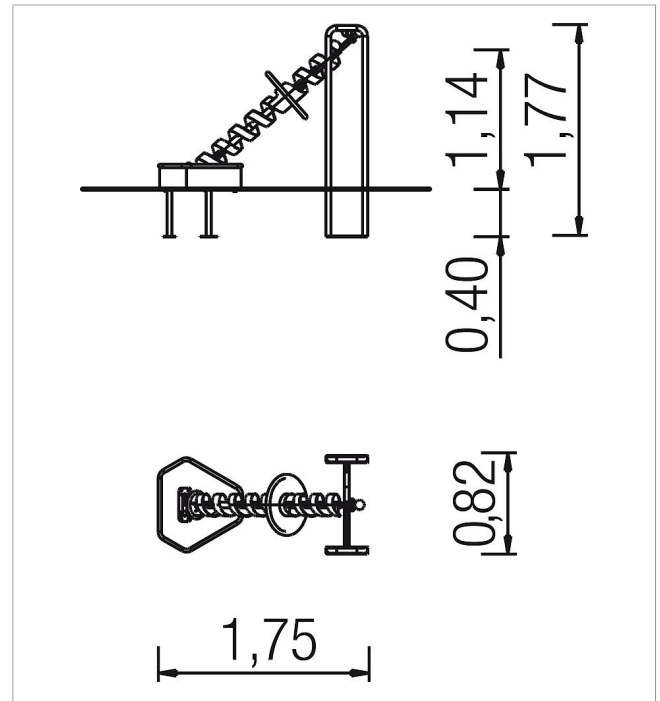

5 66 453 1200 0

Basis Water spiral with basin

made in germany

Scope of delivery

- 1x spiral with handwheel: VA
- 1x water basin: VA
- 1x stand: VA
- 1x bearing: POM

	Material	Stainless steel
	Minimum space	200x90x180 cm
	Impact protection net	-
	Foundations	3x CF
	Assembly	2 Personen/8 Stunden
	Largest section	200x50x50 cm
	Heaviest section	60 kg