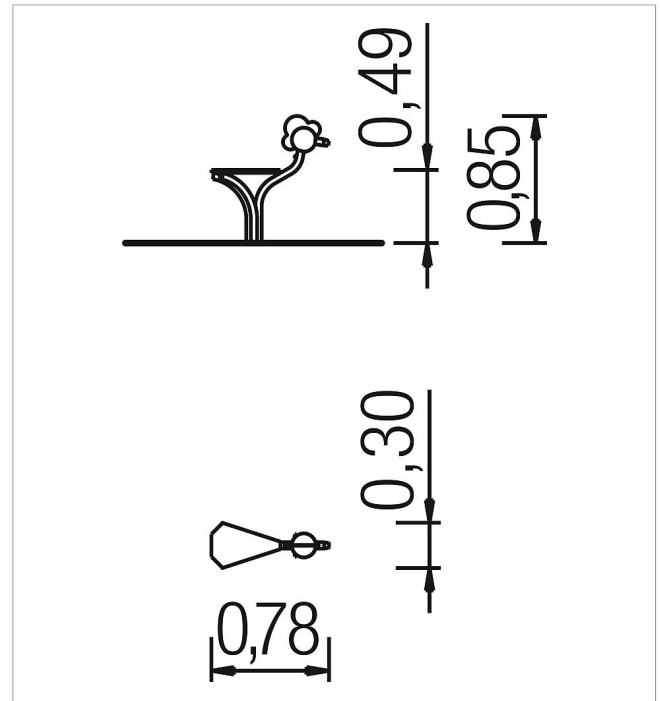

5 66 308 0

Basis Water tap with seat

made in germany

Scope of delivery

1x water tap with seat: stainless steel, HPL

	Material	Stainless steel
	Foundation level	FL 3
	Minimum space	78x30x229 cm
	Free falling height	49 cm
	Impact protection net	-
	Foundations	1x CF
	Assembly	1 person/2 h
	Largest section	78x30x85 cm
	Heaviest section	30 kg