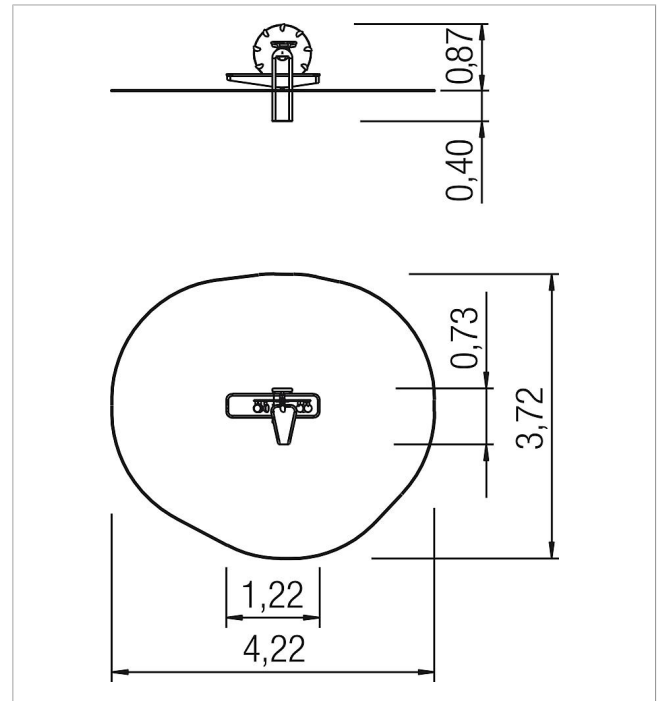

5 66 455 1200 0

Basis Waterwheel with basin

made in germany

Scope of delivery

- 1x water basin: stainless steel
- 1x scoop wheel with 9 scoops: stainless steel, HPL
- 1x drainage channel: stainless steel

	Material	Stainless steel
	Minimum space	120x80x180 cm
	Free falling height	87 cm
	Impact protection net	-
	Foundations	2x CF or 2x FPP
	Assembly	2 Personen/4 Std.
	Largest section	120x80x115 cm
	Heaviest section	50 kg