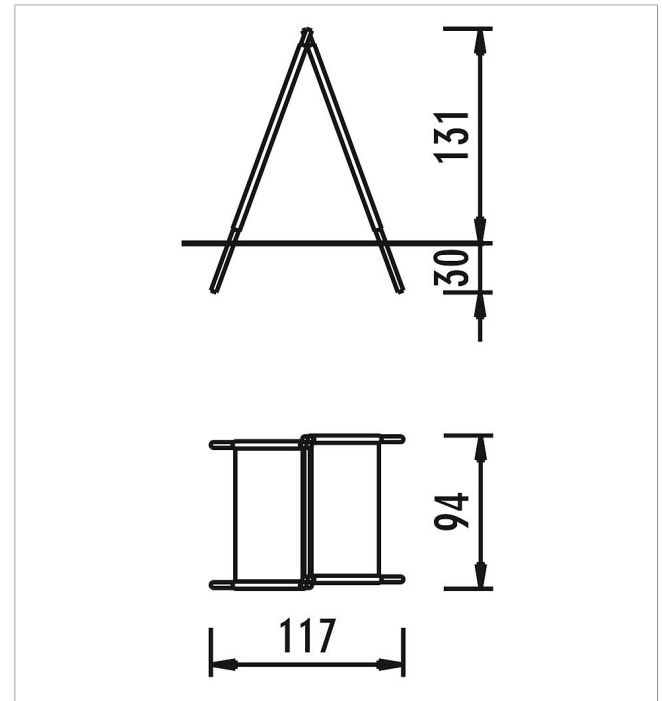

5 68 075 0

Basis Wicker pyramid, 2 pcs.

made in germany

Scope of delivery

2x willow element: willow

	Material	Wicker
	Foundation level	-
	Minimum space	170x94x180 cm
	Free falling height	-
	Impact protection net	-
	Foundations	-
	Assembly	-
	Largest section	180x90x5 cm
	Heaviest section	10 kg