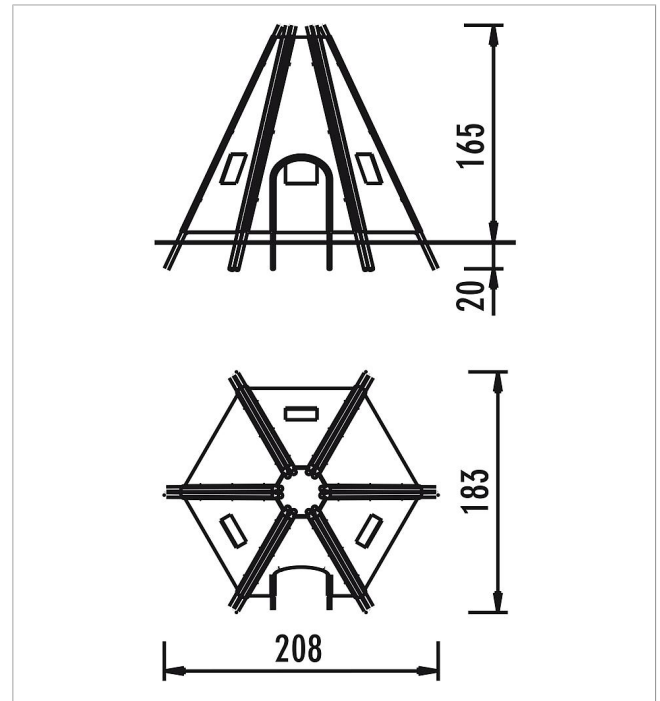

5 68 078 0

Basis Wicker tent, 6 pcs.

made in germany

Scope of delivery

- 2x willow tent element closed: willow
- 3x willow tent element with window: willow
- 1x willow tent element with entrance: willow
- 20 leather strings: leather

	Material	Wicker
	Foundation level	-
	Minimum space	208x183x180 cm
	Free falling height	-
	Impact protection net	-
	Foundations	-
	Assembly	-
	Largest section	95x5x200 cm
	Heaviest section	5 kg