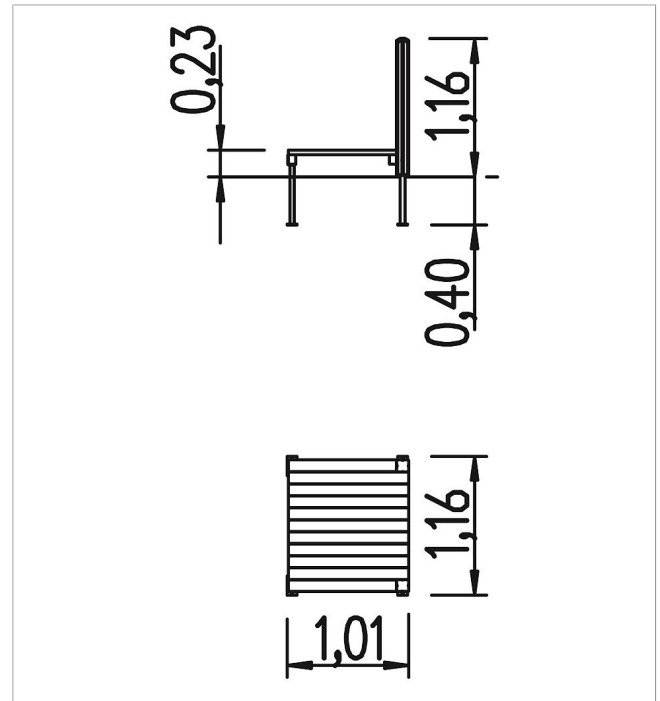

5 45 224 0002 0

paradiso Wood stain
2.5 l

made in germany

Scope of delivery

1x can 2.5 l

	Material	-
	Foundation level	-
	Minimum space	-
	Free falling height	-
	Impact protection net	-
	Foundations	-
	Assembly	-