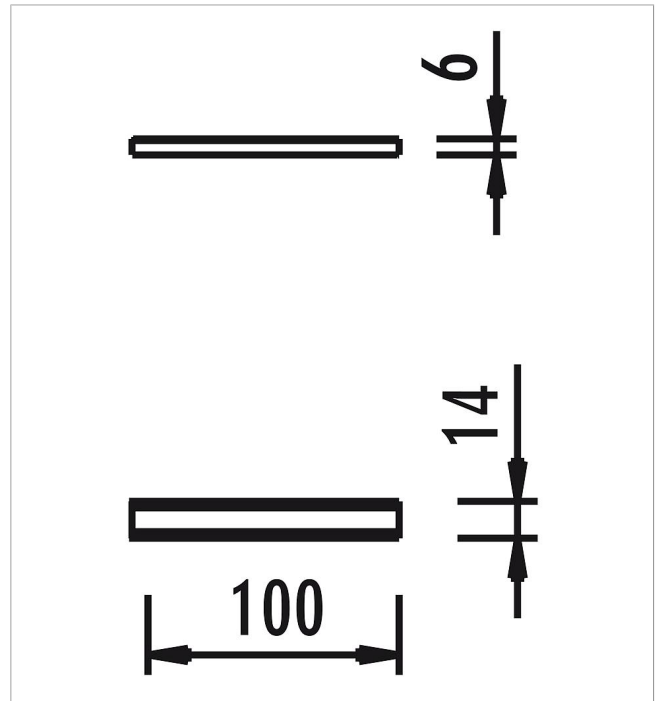

5 57 203 0

Basis Wooden channel

made in germany

Scope of delivery

1x wooden channel: SW

	Material	SW pi
	Foundation level	-
	Minimum space	-
	Free falling height	-
	Impact protection net	-
	Foundations	-
	Assembly	-
	Largest section	-
	Heaviest section	-