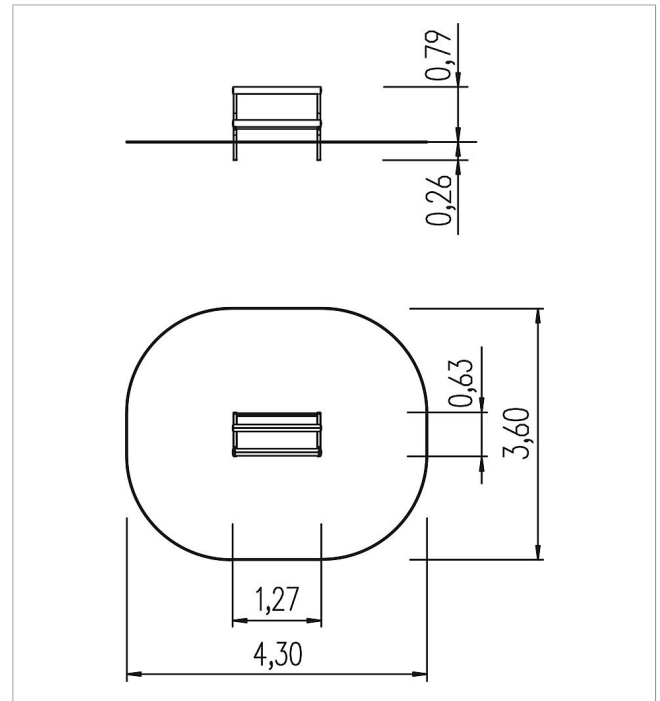

### Scope of delivery

1x seat beam: stainless steel

	Material	Stainless steel
	Foundation level	FL 3
	Minimum space	430x360x259 cm
	Free falling height	79 cm
	Impact protection net	14,0 m <sup>2</sup>
	Foundations	2x CF
	Assembly	1 person/0.25 h
	Largest section	125x63x99 cm
	Heaviest section	18 kg